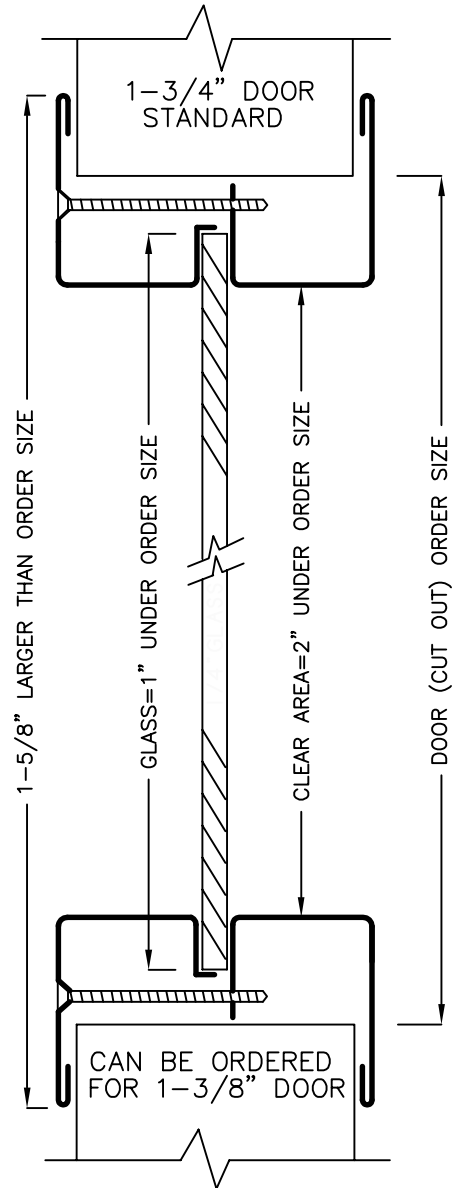

L&L LOUVERS INC.

12355 DOHERTY STREET
RIVERSIDE, CA. 92503
(951) 735-9300 FAX:(951)735-4628
E-MAIL: info@louver1.com

STF-N-LP

"LOW PROFILE" Security
"See-Thru-Frame" Square Cut for
1/4" Thick Glass

RECOMMENDED FOR APPLICATIONS WHERE TOTAL VISIBILITY, LIGHT TRANSMISSION AND SECURITY ARE REQUIRED. ALSO THE LOW PROFILE IS DESIGNED "TO CLEAR PANIC HARDWARE."

MANUFACTURED FROM 18 GA JETKOTE. INSTALLATION SCREWS ARE #8 x 2" PHILLIPS FLAT HEAD SCREWS, WHICH ELIMINATES THE NECESSITY TO DRILL HOLES INTO THE DOOR FOR INSTALLATION.

STOCK FINISH: POWDER COATED, DARK BRONZE. ALSO AVAILABLE IN GREY PRIME COAT, WHITE, BLACK OR BEIGE AT NO UPCHARGE.

GLASS & GLAZING TAPE BY OTHERS.

PROJECT:	
LOCATION:	
ARCHITECT:	
CONTRACTOR:	
CUSTOMER:	DATE: