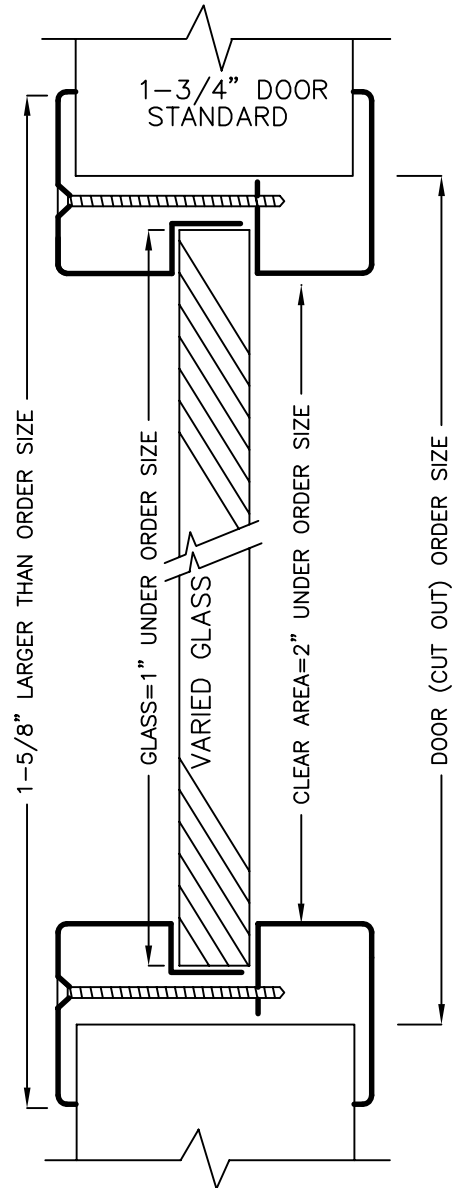

L&L LOUVERS INC.

12355 DOHERTY STREET
 RIVERSIDE, CA. 92503
 (951) 735-9300 FAX:(951)735-4628
 E-MAIL: info@louver1.com

STF-N-IG

Security "See-Thru-Frame"
 Square Cut for
 1/4" Thick Glass

RECOMMENDED FOR APPLICATIONS WHERE TOTAL VISIBILITY, LIGHT TRANSMISSION AND SECURITY ARE REQUIRED.

MANUFACTURED FROM 18 GA JETKOTE. INSTALLATION SCREWS ARE #8 x 2" PHILLIPS FLAT HEAD SCREWS, WHICH ELIMINATES THE NECESSITY TO DRILL HOLES INTO THE DOOR FOR INSTALLATION.

STOCK FINISH: POWDER COATED, DARK BRONZE. ALSO AVAILABLE IN GREY PRIME COAT, WHITE, BLACK OR BEIGE AT NO UPCHARGE.

GLASS & GLAZING TAPE BY OTHERS.

PROJECT:		
LOCATION:		
ARCHITECT:		
CONTRACTOR:		
CUSTOMER:		
	DATE:	