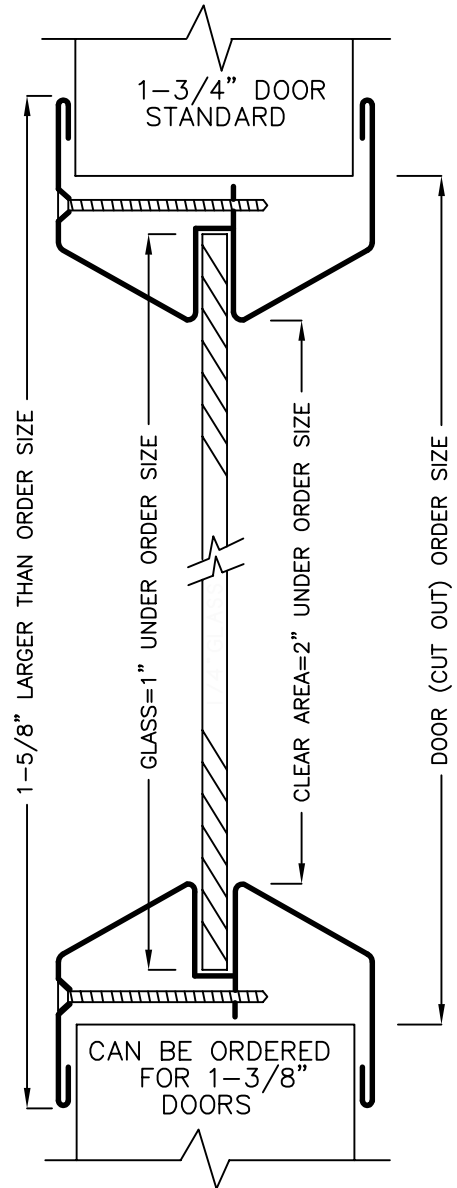

L&L LOUVERS INC.

12355 DOHERTY STREET
RIVERSIDE, CA. 92503
(951) 735-9300 FAX:(951)735-4628
E-MAIL: info@louver1.com

STF-B1-LP

"LOW PROFILE" Security
Beveled Cut "See-Thru-Frame"
For 1/4" Thick Glass

RECOMMENDED FOR APPLICATIONS WHERE TOTAL VISIBILITY, LIGHT TRANSMISSION AND SECURITY ARE REQUIRED. THE BEVELED STYLE FRAME PROVIDES A WIDER FIELD OF VISION. ALSO THE LOW PROFILE IS DESIGNED "TO CLEAR PANIC HARDWARE."

MANUFACTURED FROM 18 GA JETKOTE. INSTALLATION SCREWS ARE #8 x 2" PHILLIPS FLAT HEAD SCREWS, WHICH ELIMINATES THE NECESSITY TO DRILL HOLES INTO THE DOOR FOR INSTALLATION.

STOCK FINISH: POWDER COATED, DARK BRONZE. ALSO AVAILABLE IN GREY PRIME COAT, WHITE, BLACK OR BEIGE AT NO UPCHARGE.

GLASS & GLAZING TAPE BY OTHERS.

PROJECT:	
LOCATION:	
ARCHITECT:	
CONTRACTOR:	
CUSTOMER:	DATE: